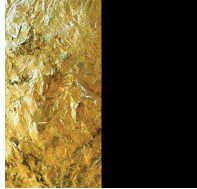

## CRASH

PROJECT \_\_\_\_\_

TYPE \_\_\_\_\_

NOTES \_\_\_\_\_

QUANTITY \_\_\_\_\_

DATE \_\_\_\_\_

Bronze Leaf/Matte Black - BFM

Bronze Leaf - BRL

Bronze Leaf/White - BRW

Copper Leaf - CLF

Copper Leaf/Matte Black - CLM

Copper Leaf/White CLW - CLW

Gold Leaf - GLF

Gold Leaf/Matte Black - GLM

Gold Leaf/White - GLW

Matte Black - MBK

Silver Leaf - SLF

Silver Leaf/Matte Black - SLM

Silver Leaf/White - SLW

White - WHI

Aluminum - ALU

Aluminum - ALU

**Digital:** Not all screens are calibrated the same, and therefore, colors will appear differently between screens.